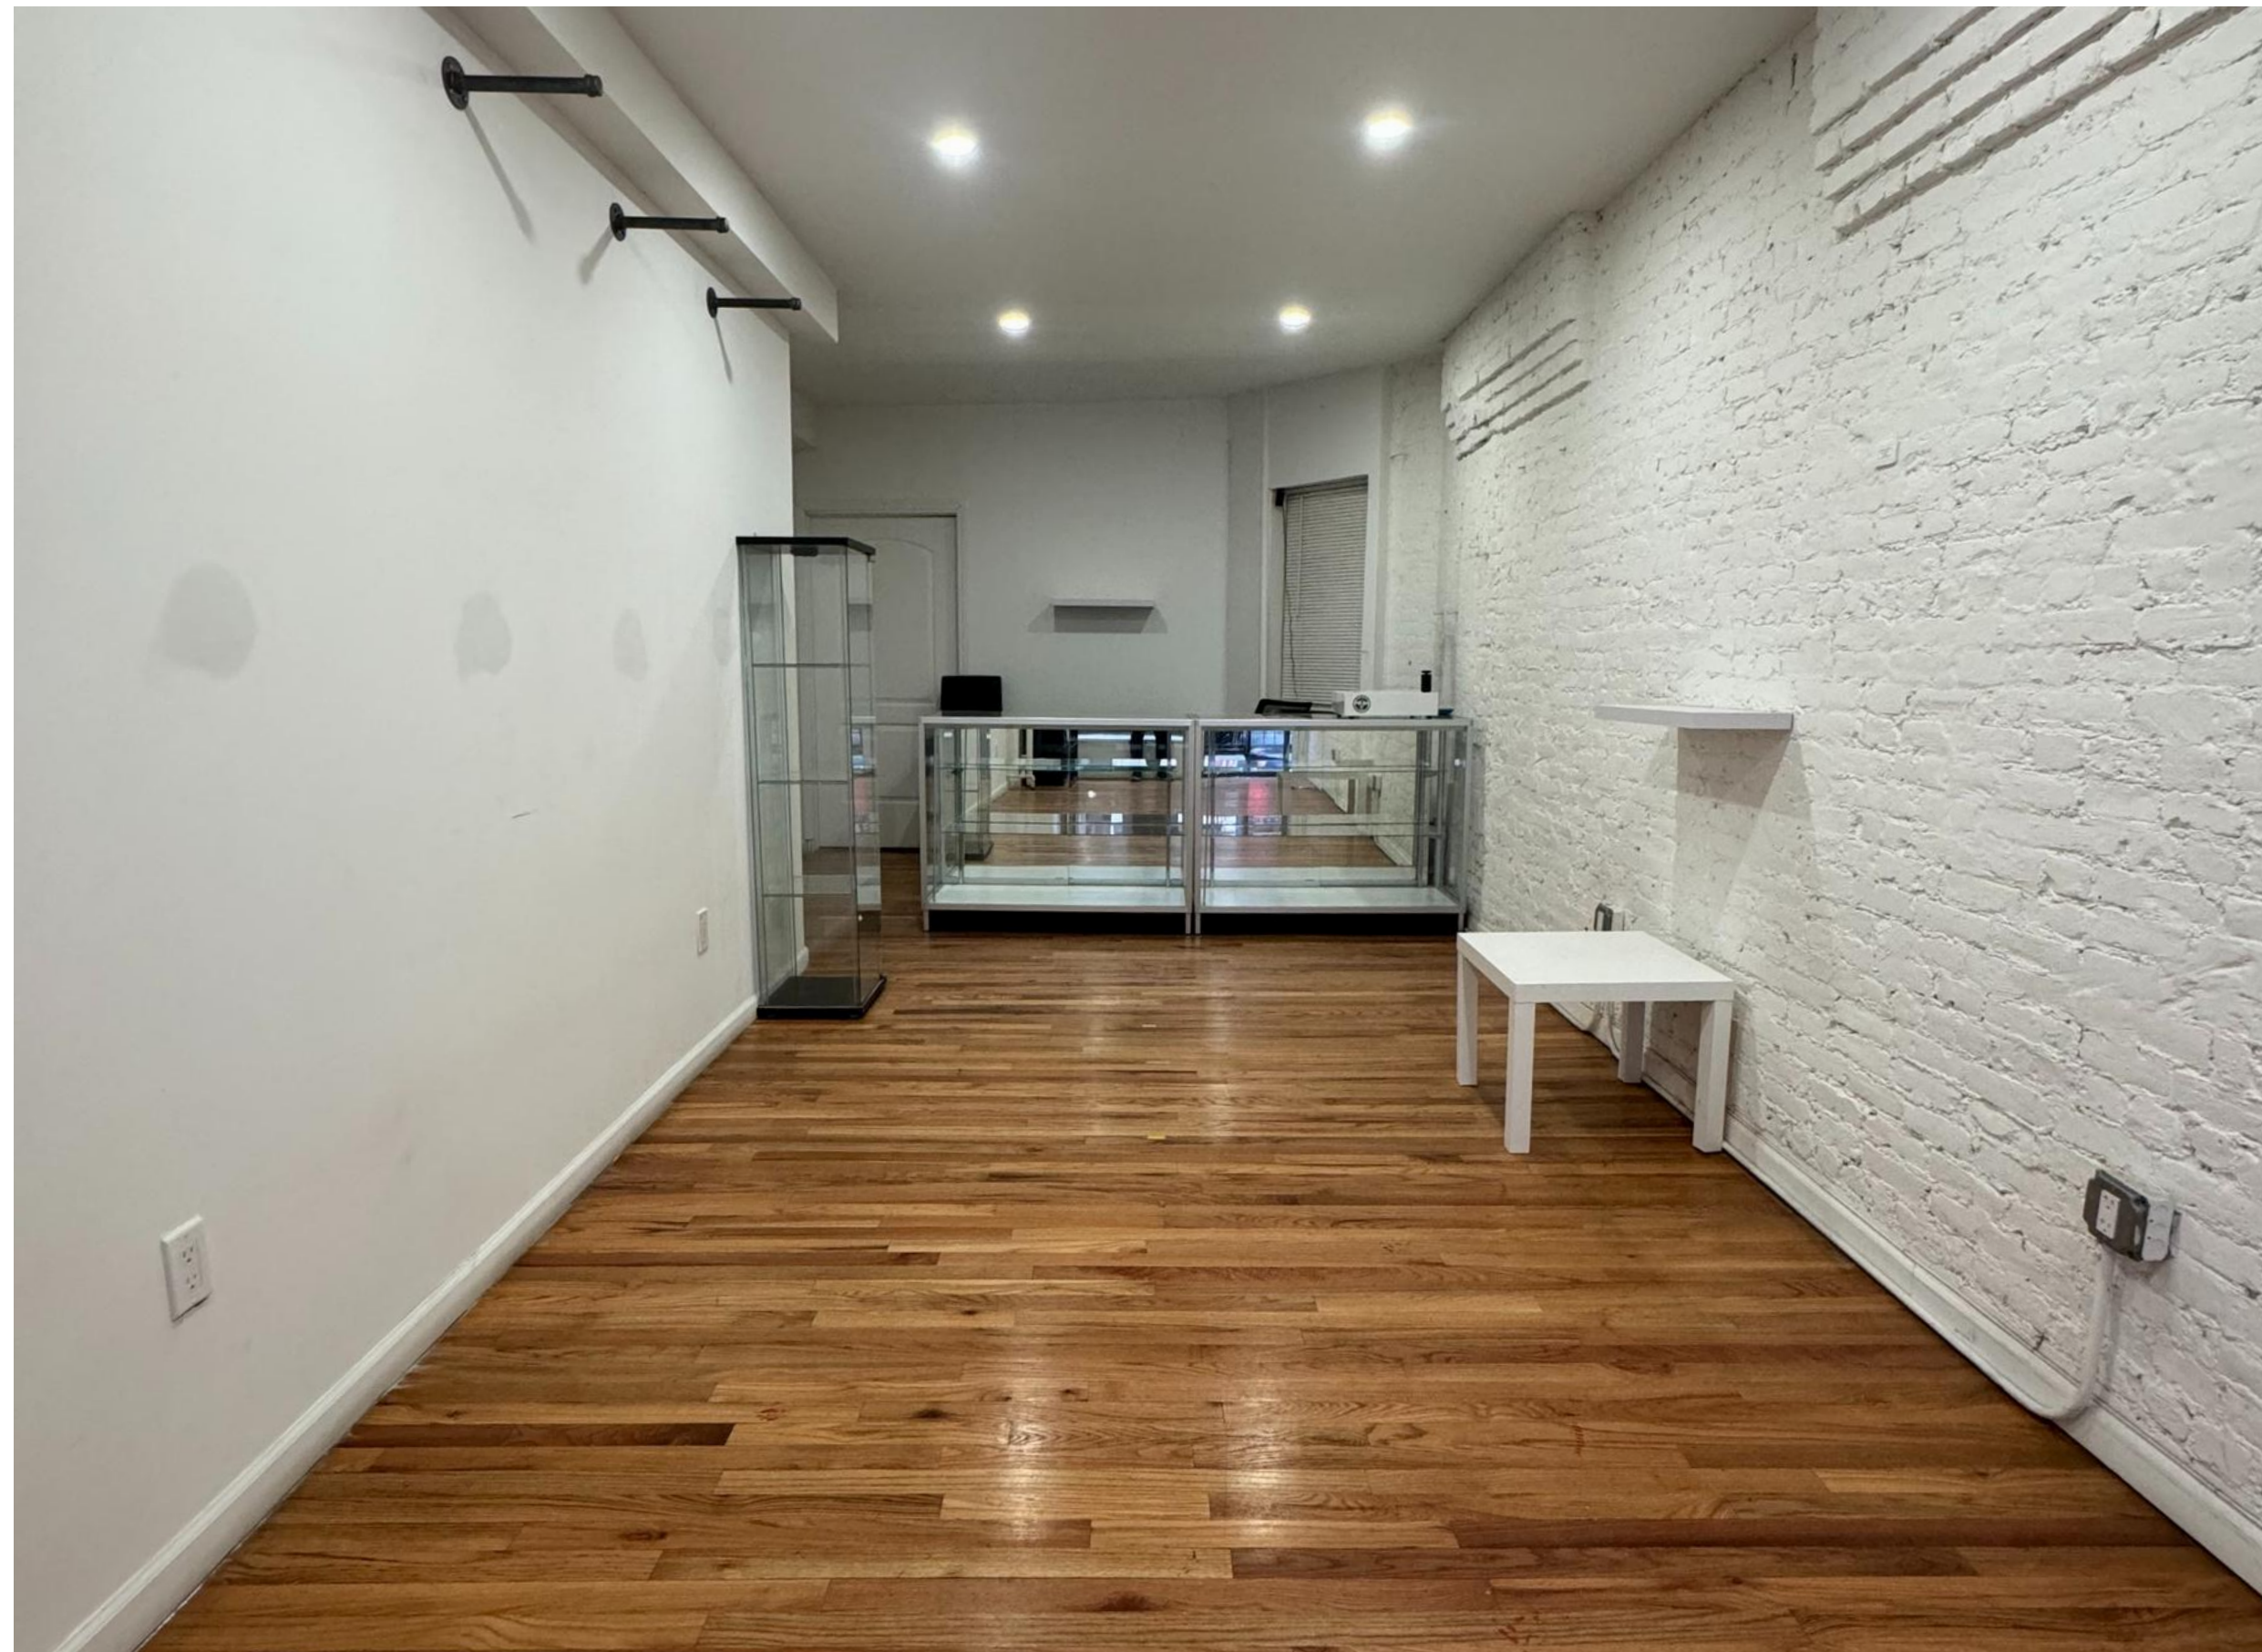

RETAIL FOR LEASE

40 Clinton Street

Between Stanton St and Rivington St

SIZE

GF: 600 SF + basement

COMMENTS

Prime LES location
Bathroom in rear of store
Neighbors include: Clinton St Baking Co,
Donnybrook, Oti, Yopparai, Pig &
Khao, Square Pizza

ASKING RENT

Upon Request

POSSESSION

Immediately

HAZ ALIESSA

212.673.7333 X 107

haz@towerbrokerage.com

TOWER
BROKERAGE

PAUL MCQUADE

212.673.7333 X 112

pmcquade@towerbrokerage.com